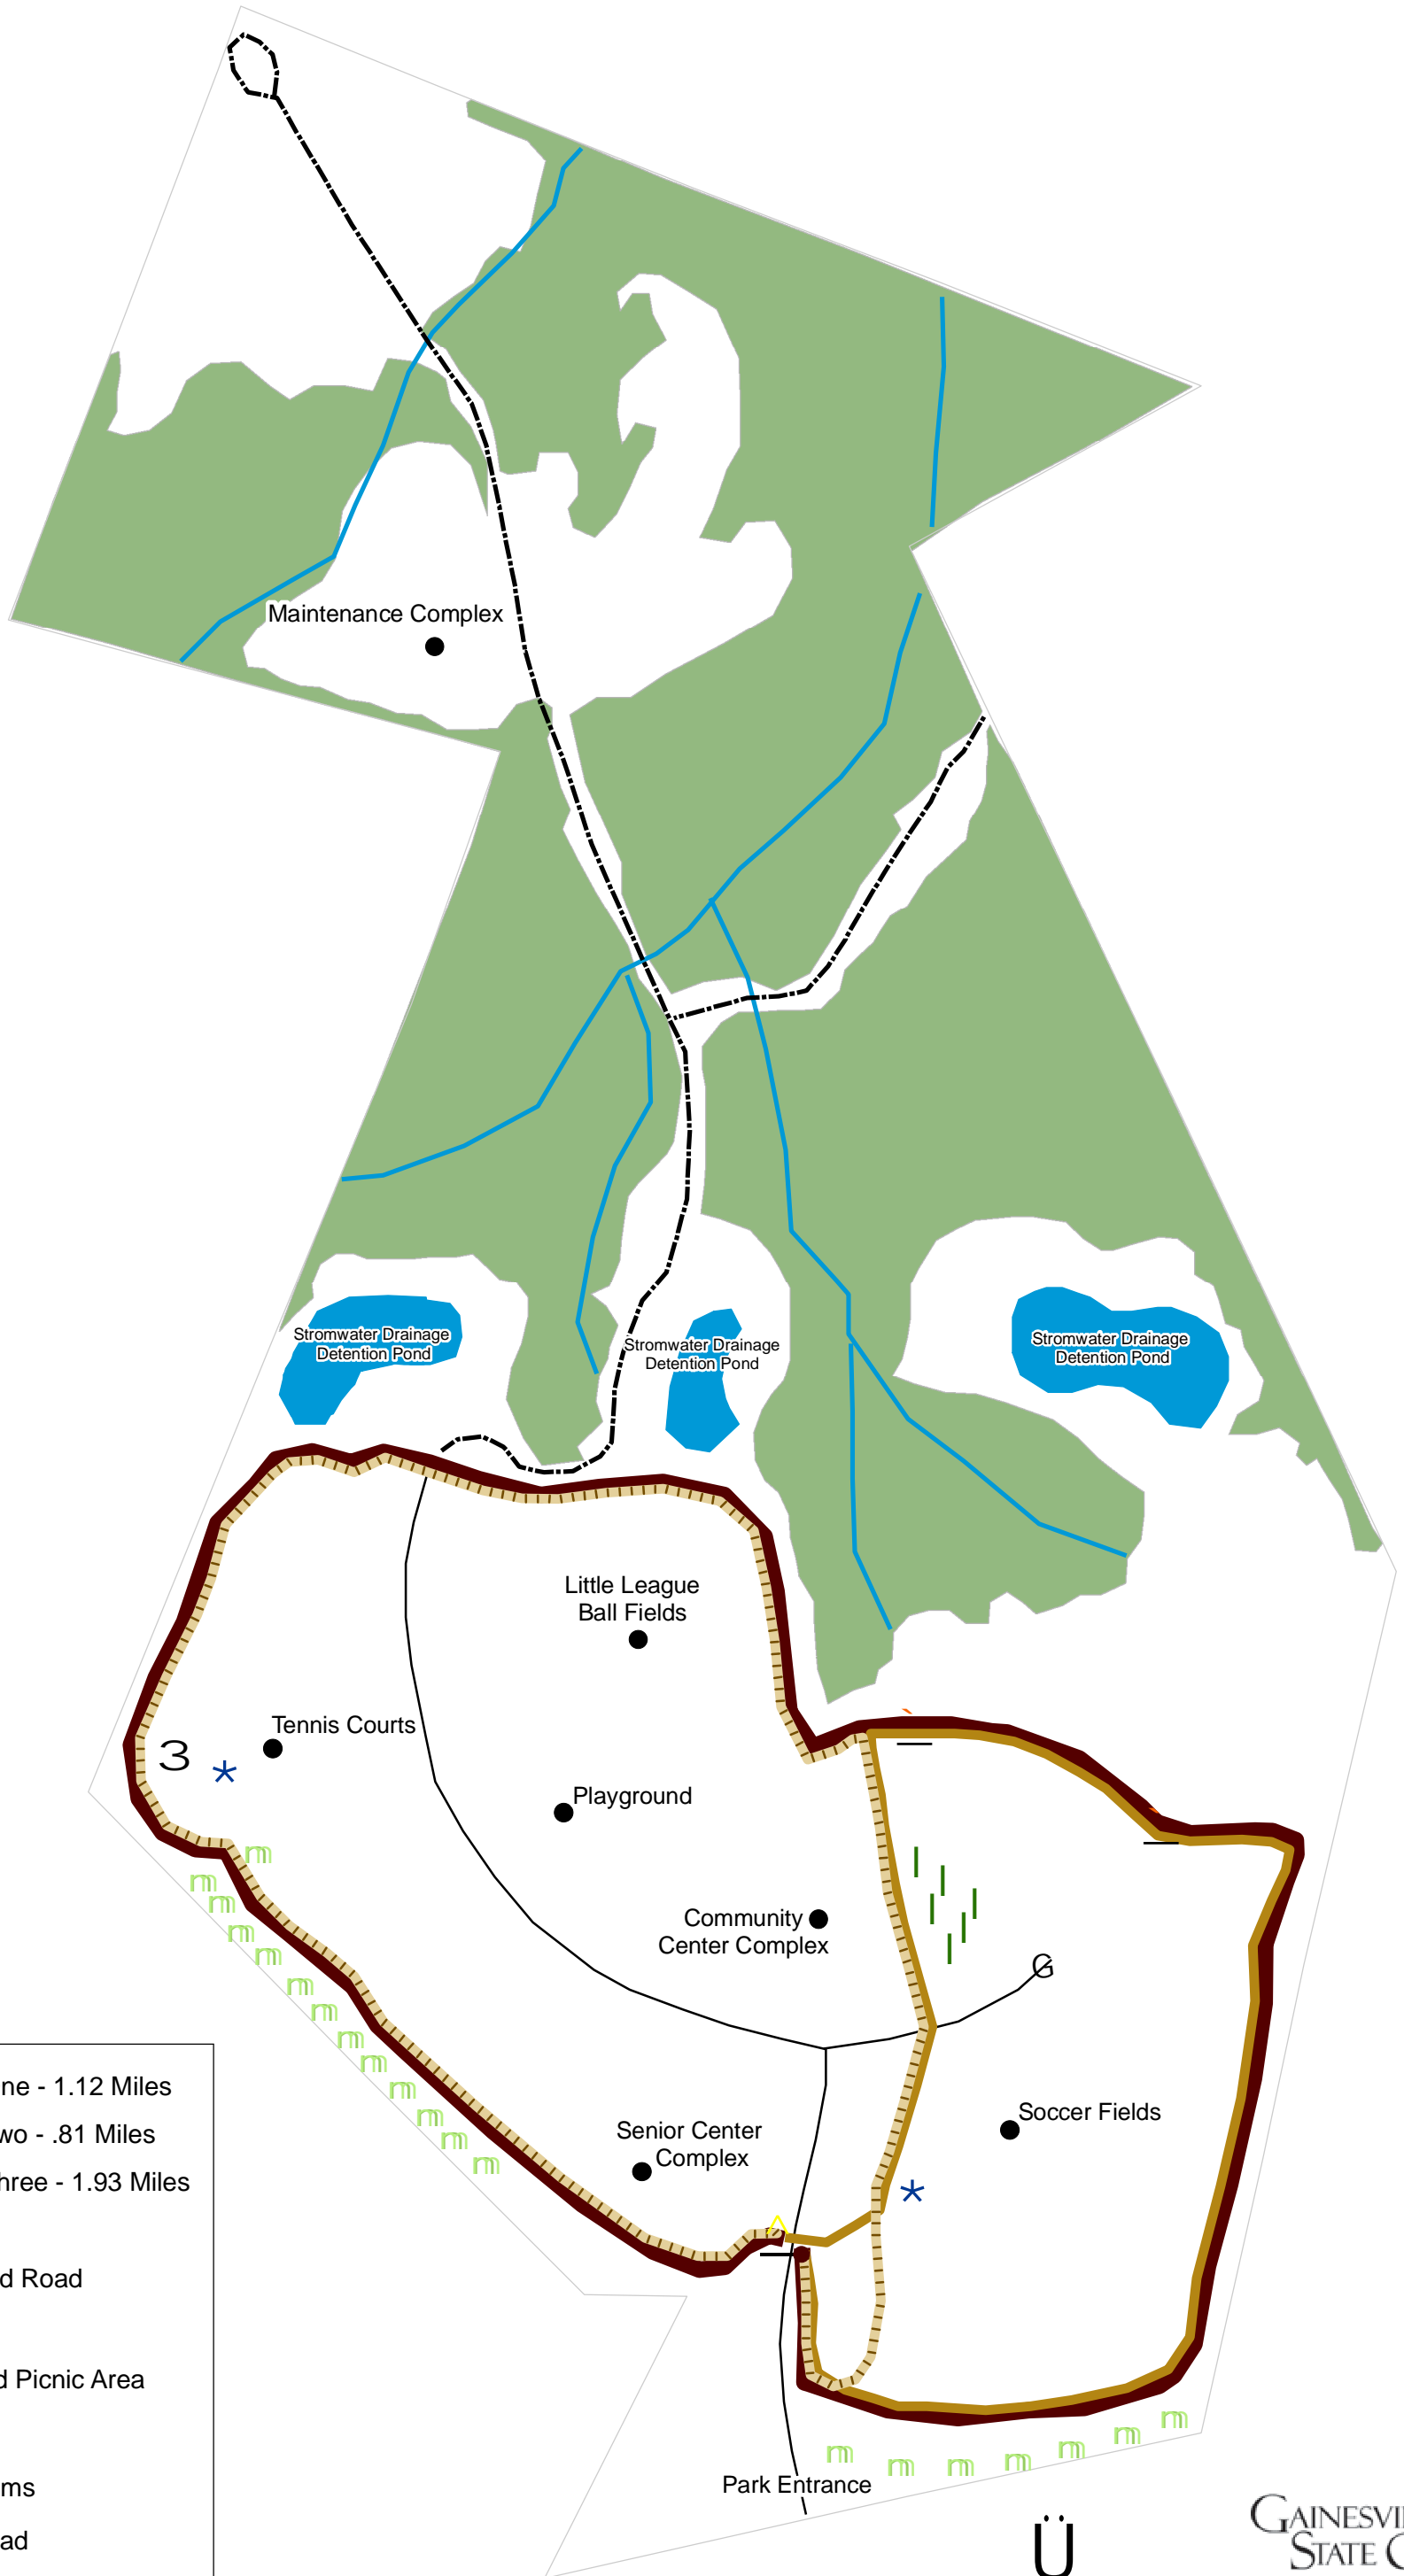

# Oconee Community Complex

-  Track One - 1.12 Miles
-  Track Two - .81 Miles
-  Track Three - 1.93 Miles
-  Road
-  Unpaved Road
-  Stream
-  Covered Picnic Area
-  Caution
-  Restrooms
-  Trail Head